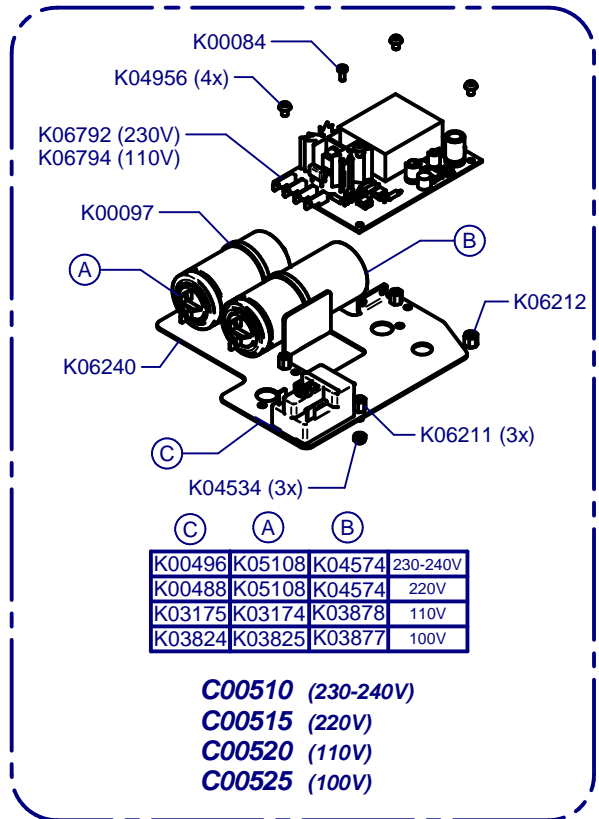

Placa Base / Mother Board