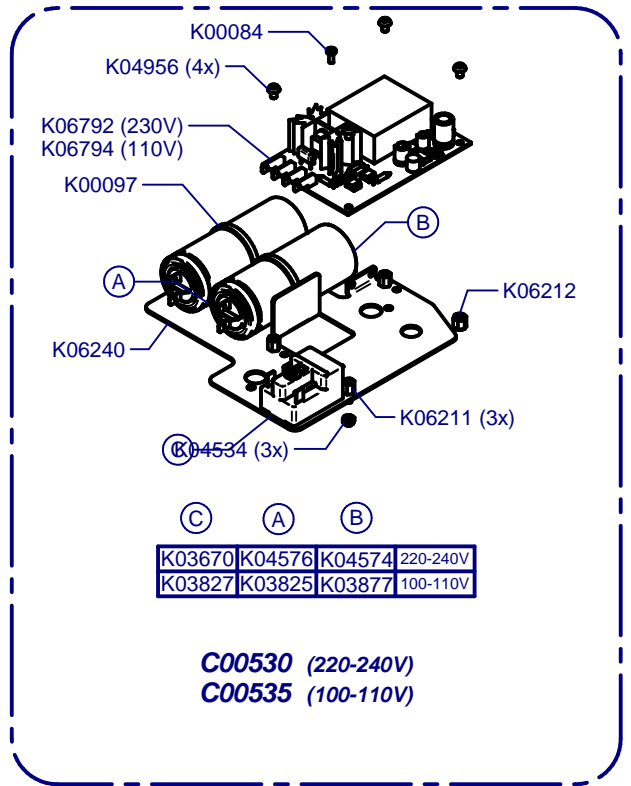

Placa Base / Mother Board