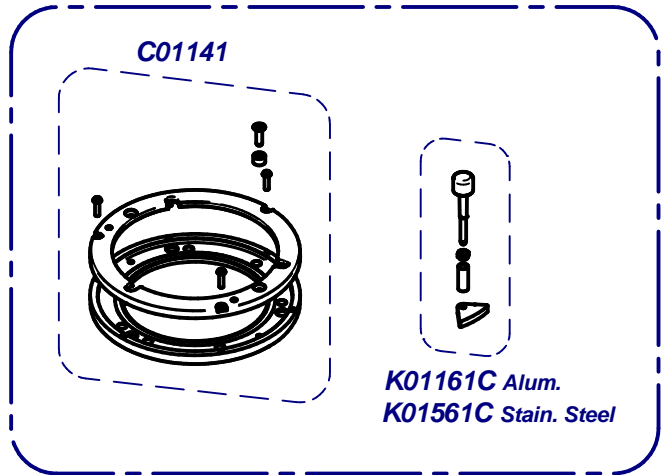

Sis. Paralel / Parallel Sys.