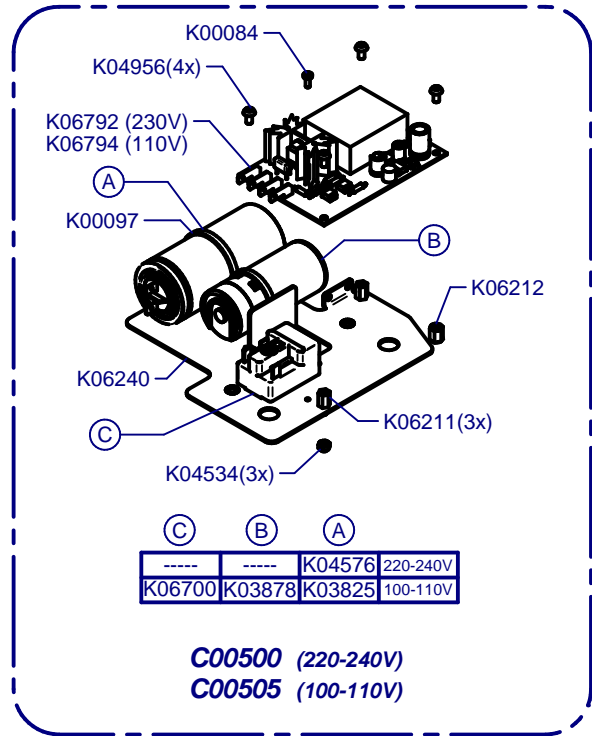

Placa Base / Mother Board