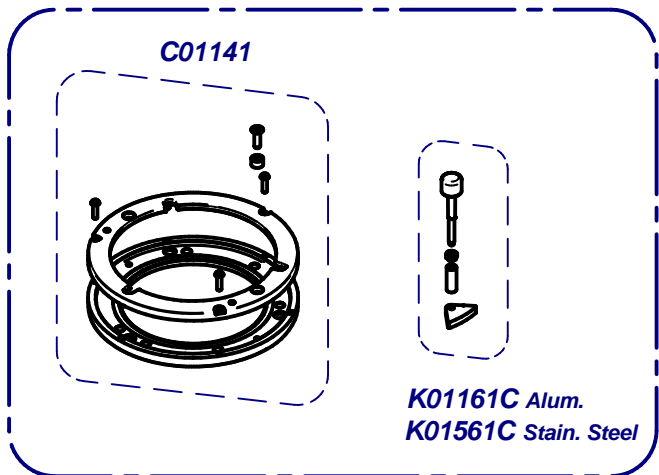

Sis. Paralel / Parallel Sys.