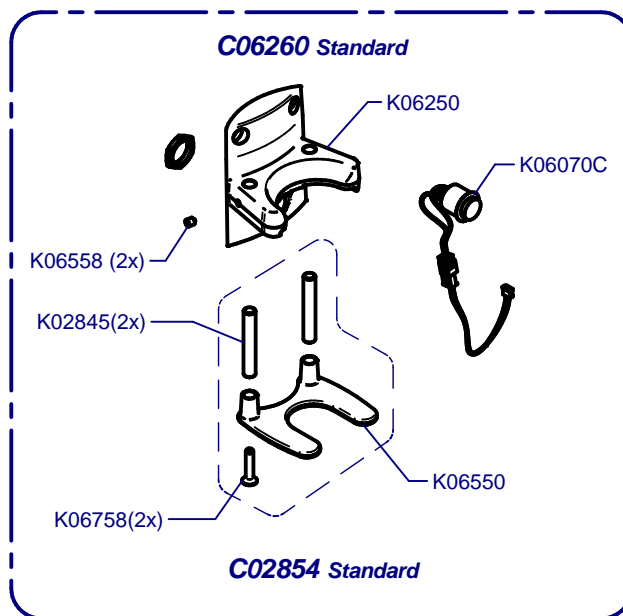

E5 Essential On Demand

Updated 19/04/2016

| | | |
|-----|--------|--------|
| (A) | K01330 | K00424 |
| | CEE GS | CH |
| | K00369 | K00341 |
| | AUST | UK |
| | | USA |

Tolva Café / Coffee Hopper

Horquilla / Fork

Cover / Cover

E5 Essential On Demand

Updated 19/04/2016

Molienda / Grind

Placa Base / Mother Board