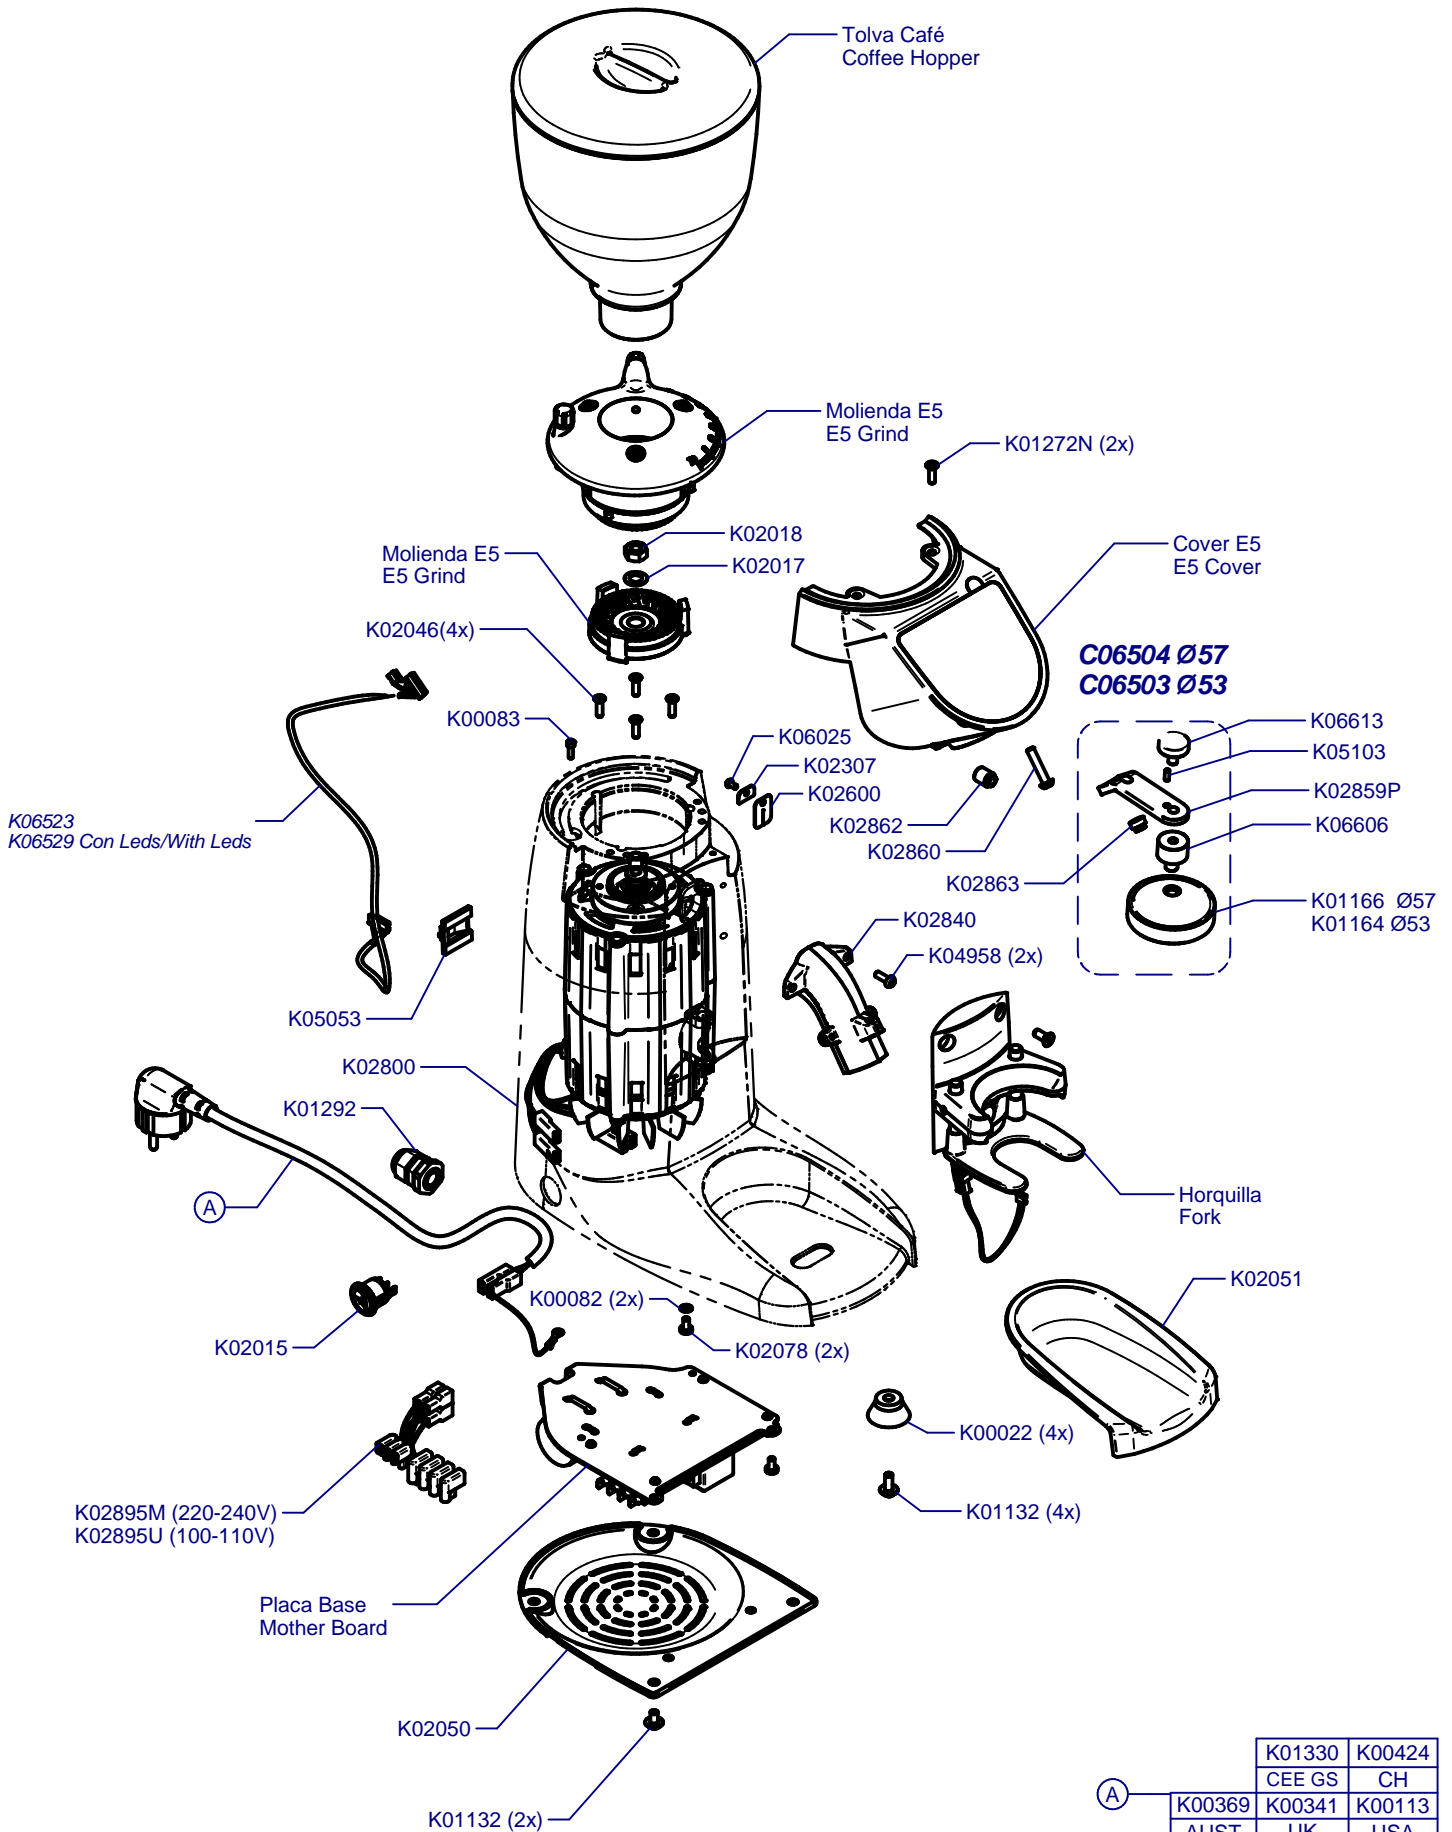

E5 Essential On Demand

Updated 19/04/2016

| | | |
|-----|--------|--------|
| (A) | K01330 | K00424 |
| | CEE GS | CH |
| | K00369 | K00341 |
| | AUST | UK |
| | | USA |

Tolva Café / Coffee Hopper

Horquilla / Fork

Cover / Cover

E5 Essential On Demand

Updated 19/04/2016

Molienda / Grind

Placa Base / Mother Board