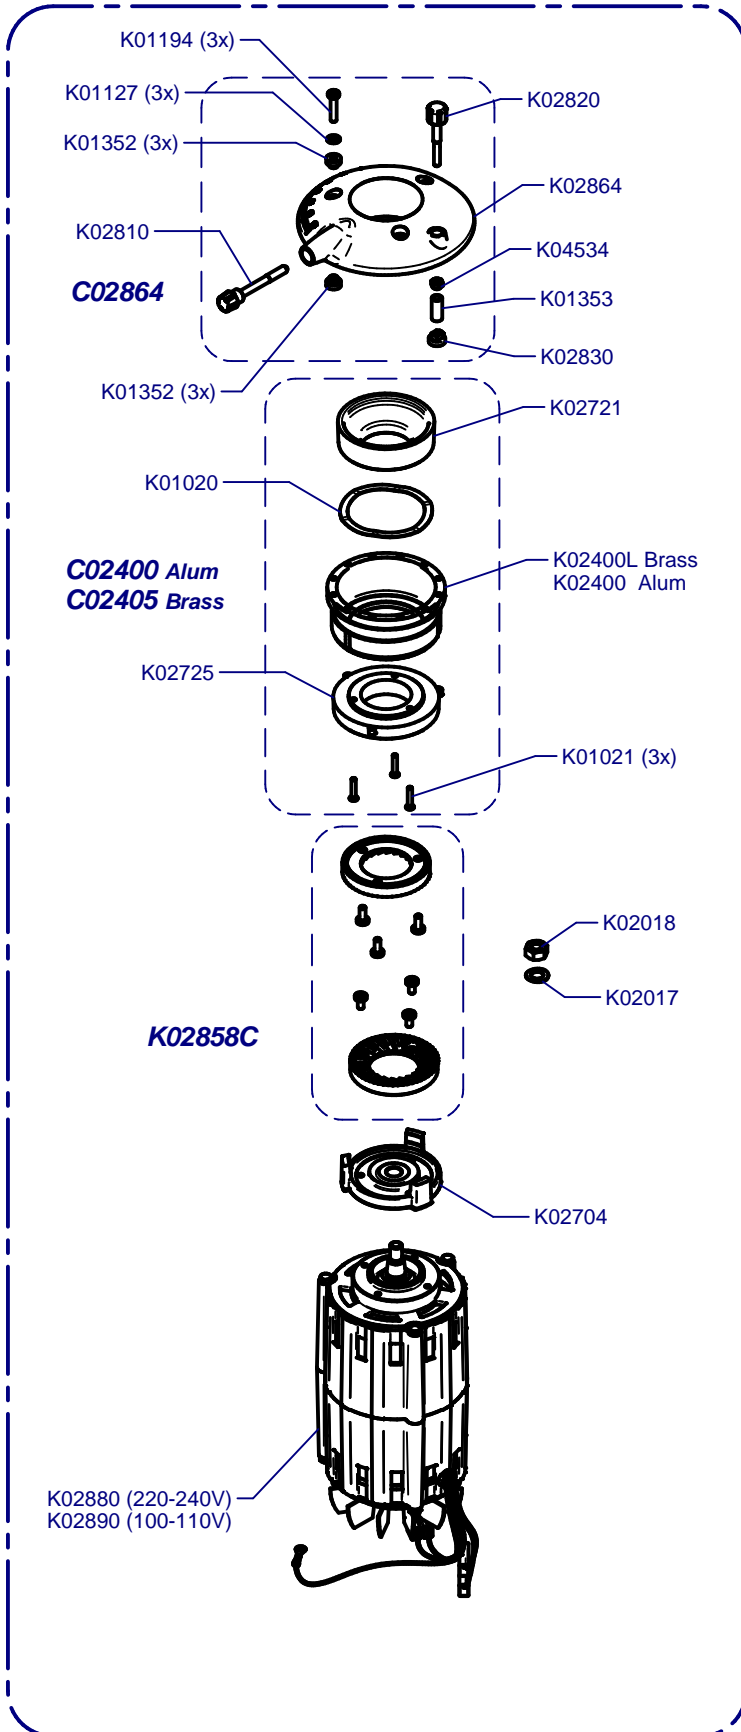

E5 Essential On Demand

Updated 19/04/2016

| | | |
|-----|--------|--------|
| (A) | K01330 | K00424 |
| | CEE GS | CH |
| | K00369 | K00341 |
| | AUST | UK |
| | | USA |

Tolva Café / Coffee Hopper

Horquilla / Fork

Cover / Cover

E5 Essential On Demand

Updated 19/04/2016

Molienda / Grind

Placa Base / Mother Board