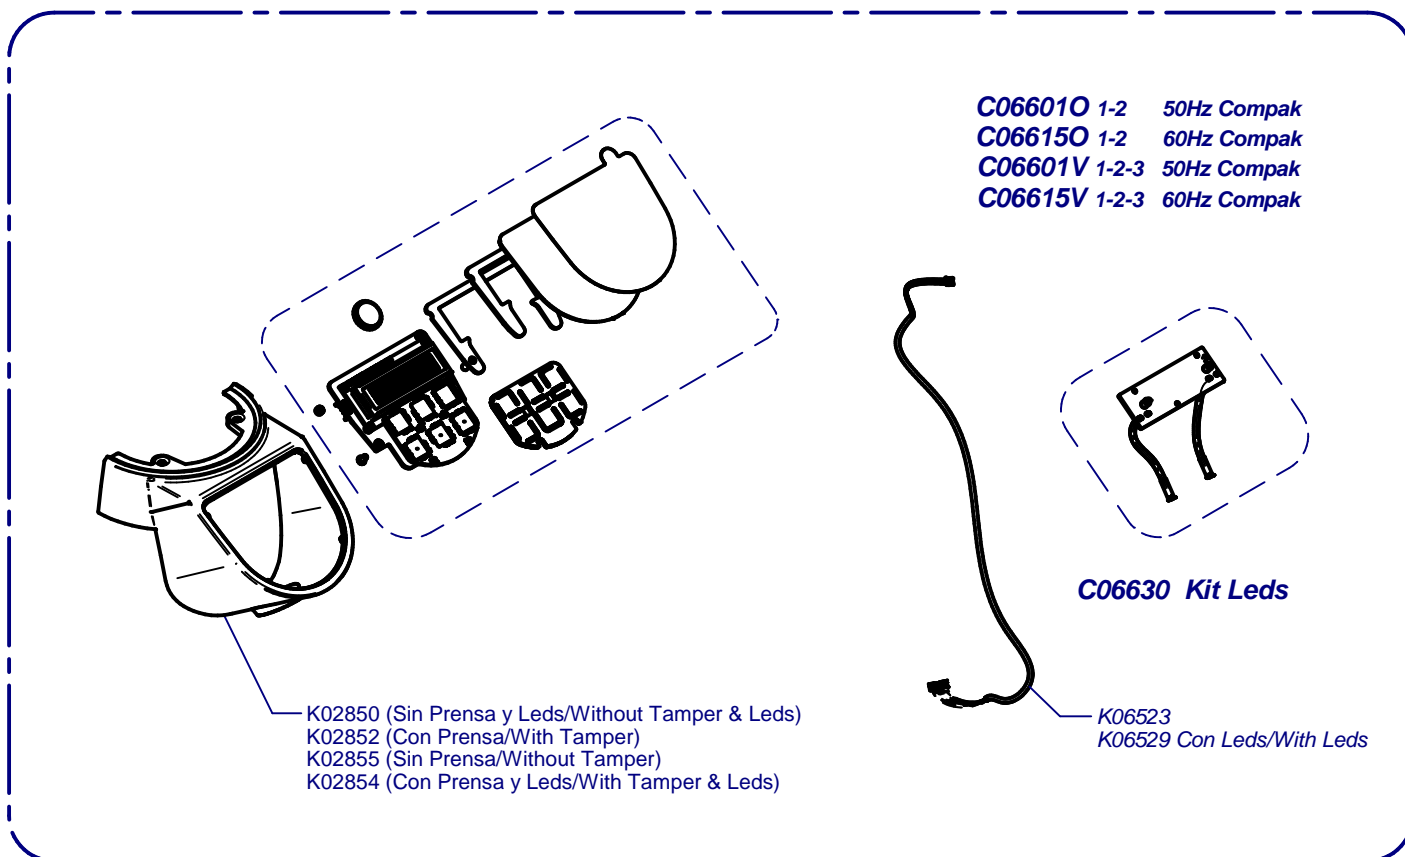

E5 Essential On Demand

Updated 19/04/2016

| | | |
|-----|--------|--------|
| (A) | K01330 | K00424 |
| | CEE GS | CH |
| | K00369 | K00341 |
| | AUST | UK |
| | | USA |

Tolva Café / Coffee Hopper

Horquilla / Fork

Cover / Cover

E5 Essential On Demand

Updated 19/04/2016

Molienda / Grind

Placa Base / Mother Board