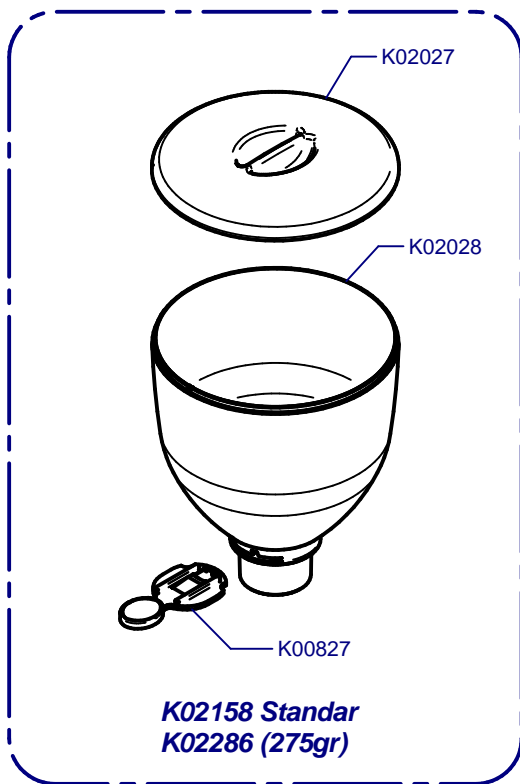

E5 Essential On Demand

Updated 19/04/2016

| | | |
|-----|--------|--------|
| (A) | K01330 | K00424 |
| | CEE GS | CH |
| | K00369 | K00341 |
| | AUST | UK |
| | | USA |

Tolva Café / Coffee Hopper

Horquilla / Fork

Cover / Cover

E5 Essential On Demand

Updated 19/04/2016

Molienda / Grind

Placa Base / Mother Board