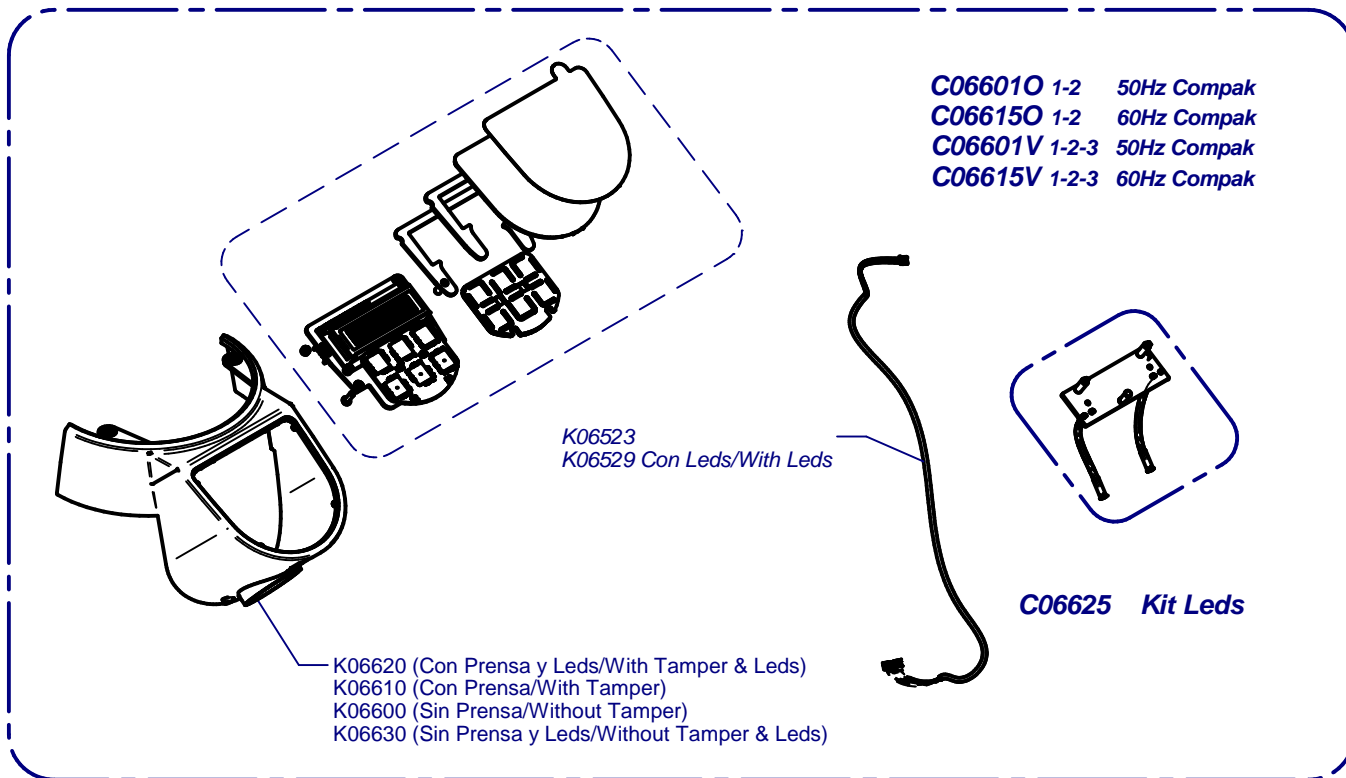

E6 Essential On Demand

Updated 05/05/2016

K00133	K01330	K00424
CEE	CEE SGS	SUIZA
K00369	K00341	K00113
AUST	UK	USA

A

Tolva Café / Coffee Hopper

K01358

Horquilla / Fork

Cover / Cover