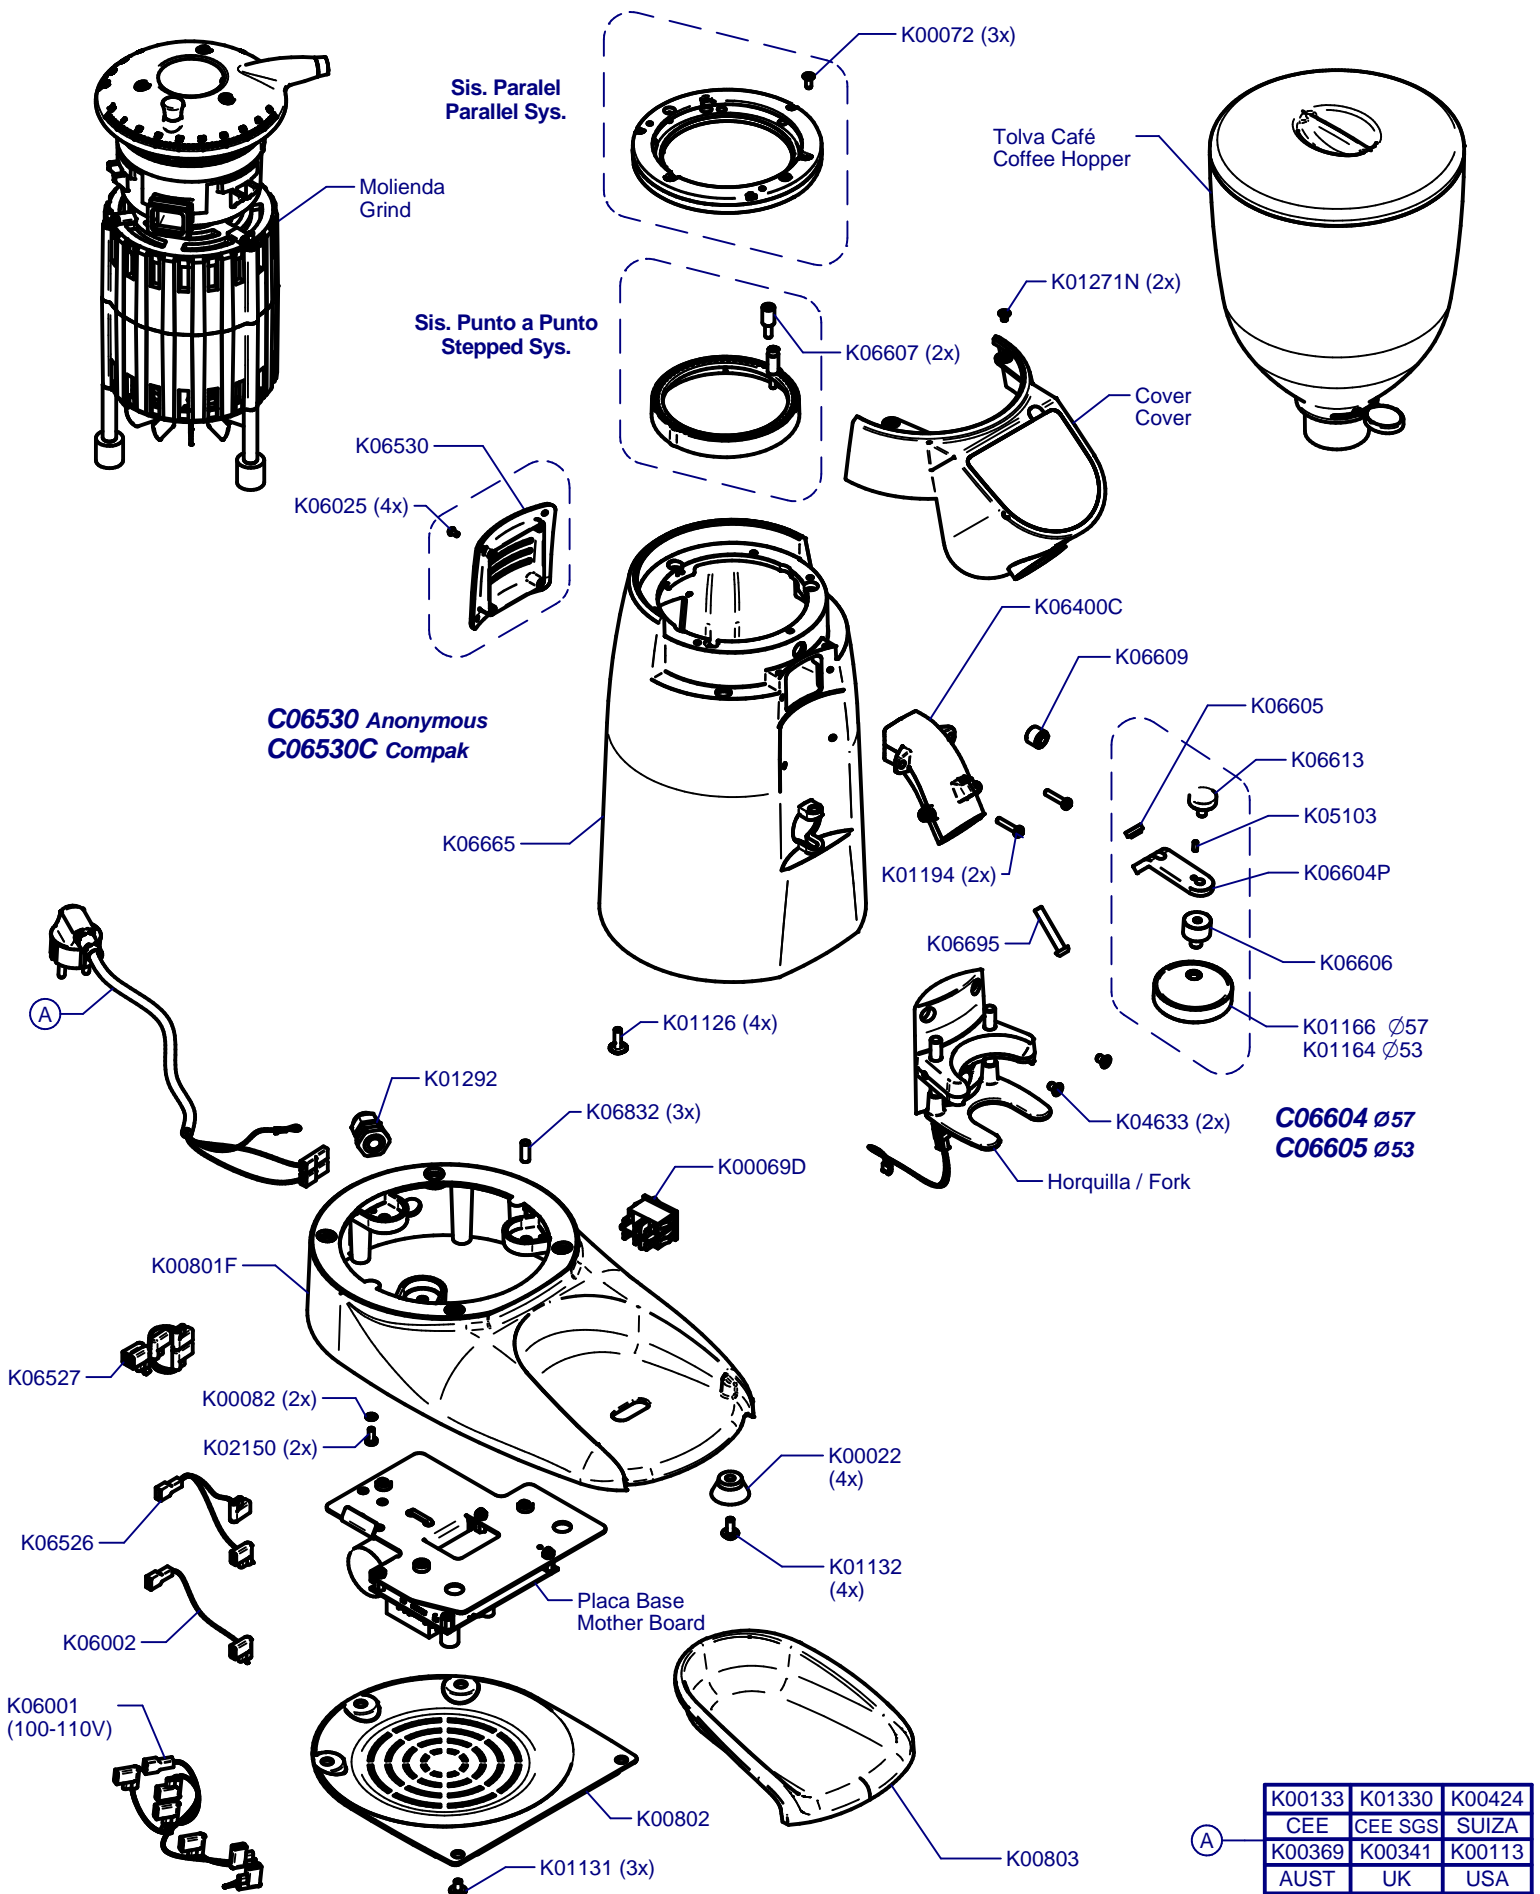

E6 Essential On Demand

Updated 05/05/2016

K00133	K01330	K00424
CEE	CEE SGS	SUIZA
K00369	K00341	K00113
AUST	UK	USA

A

Tolva Café / Coffee Hopper

K01358

Horquilla / Fork

Cover / Cover

C06625 Kit Leds

Molienda / Grind

Placa Base / Mother Board

Sis. Paralel / Parallel Sys.

Sis. Punto a Punto / Stepped Sys.